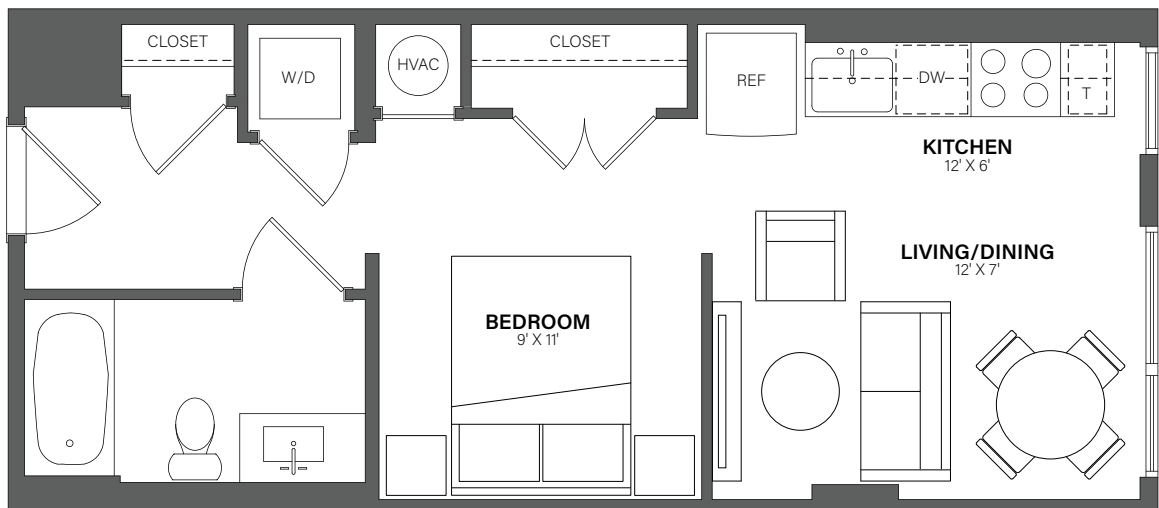

# THE WESTERLY

# 1002

Studio, 1 Bath • 453 Sq. Ft.

Rent

Available

Lease Term

Floor plans are an artist's conception. Details and dimensions may differ from actual plans.

TheWesterlyDC.com

350 MAPLE DRIVE SW, WASHINGTON, DC 20024