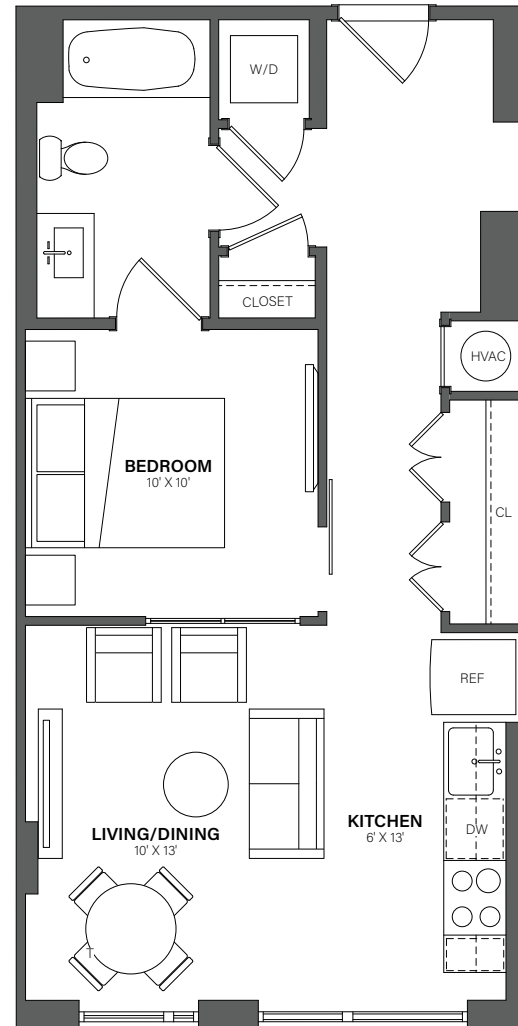

# THE WESTERLY

# 1142

1 Bed, 1 Bath • 595 Sq. Ft.

Rent

Available

Lease Term

Floor plans are an artist's conception. Details and dimensions may differ from actual plans.

TheWesterlyDC.com

350 MAPLE DRIVE SW, WASHINGTON, DC 20024