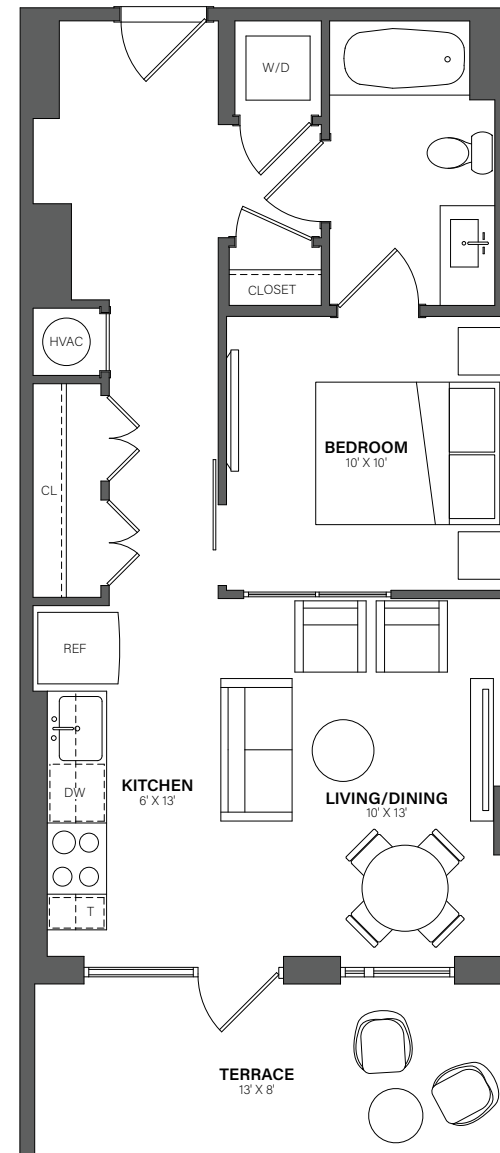

THE WESTERLY

239

1 Bed, 1 Bath • 595 Sq. Ft.

Rent

Available

Lease Term

Floor plans are an artist's conception. Details and dimensions may differ from actual plans.

TheWesterlyDC.com