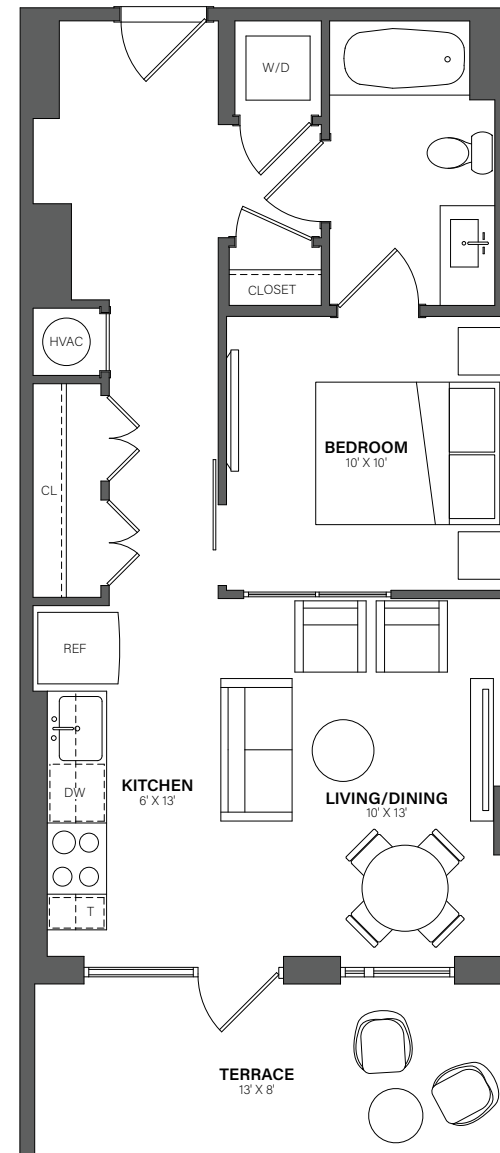

THE WESTERLY

241

1 Bed, 1 Bath • 595 Sq. Ft.

Rent

Available

Lease Term

Floor plans are an artist's conception. Details and dimensions may differ from actual plans.

TheWesterlyDC.com