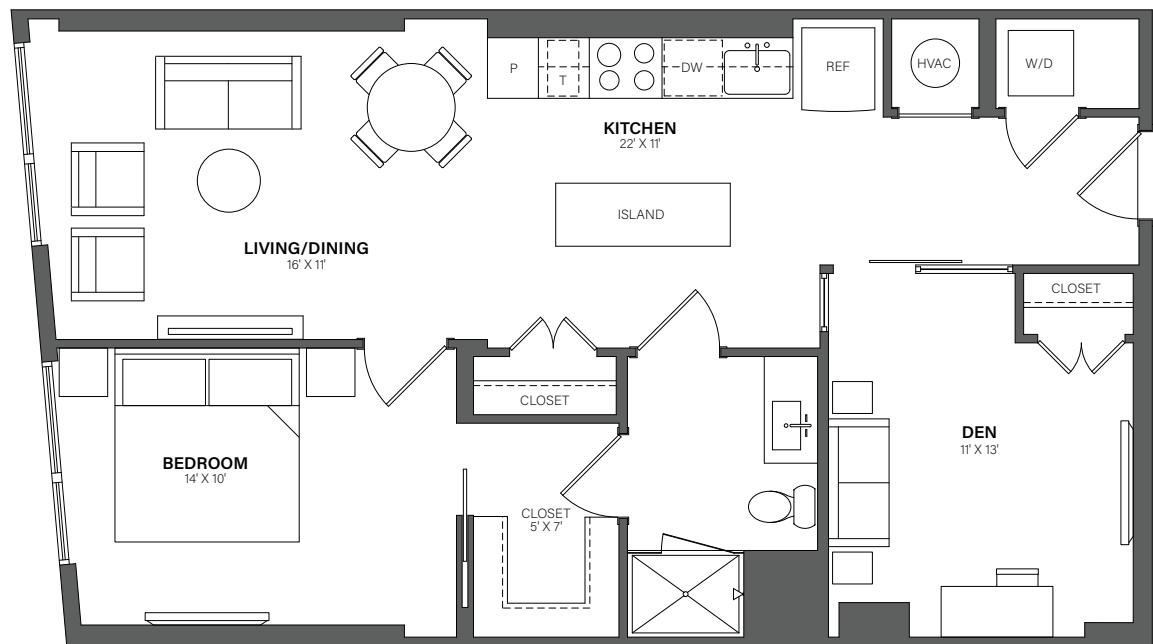

# THE WESTERLY

# 309

1 Bed + Den, 1 Bath • 848 Sq. Ft.

Rent

Available

Lease Term

Floor plans are an artist's conception. Details and dimensions may differ from actual plans.

TheWesterlyDC.com

350 MAPLE DRIVE SW, WASHINGTON, DC 20024