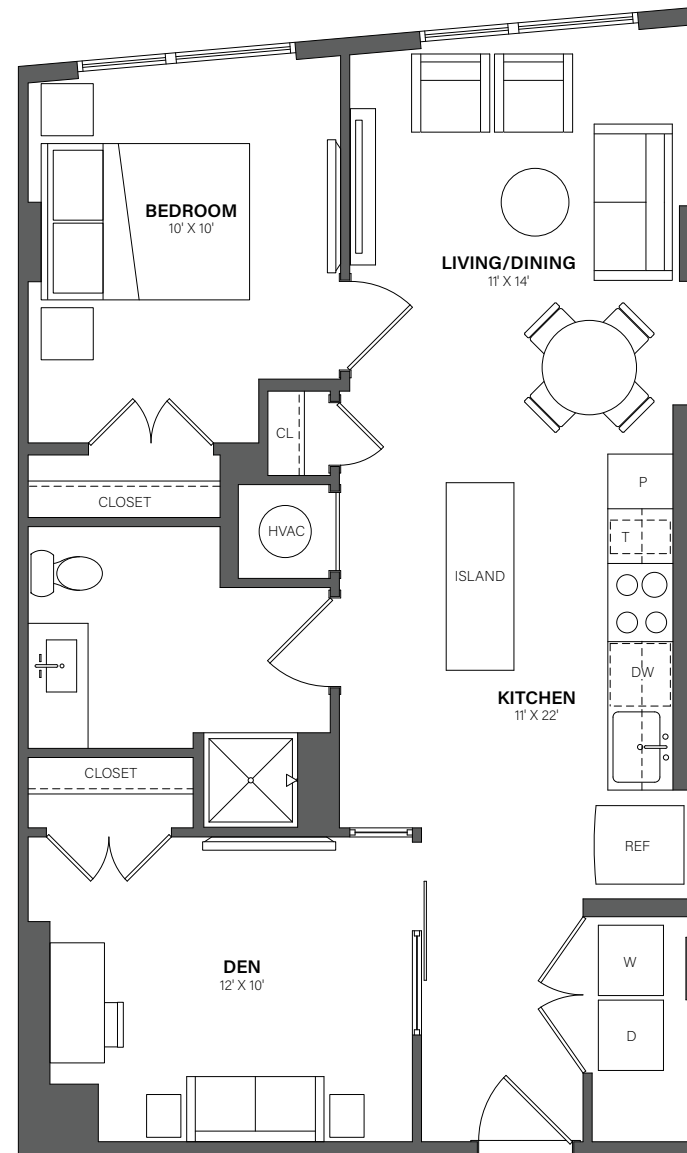

THE
WESTERLY

316

1 Bed + Den, 1 Bath • 793 Sq. Ft.

Rent

Available

Lease Term

Floor plans are an artist's conception. Details and dimensions may differ from actual plans.