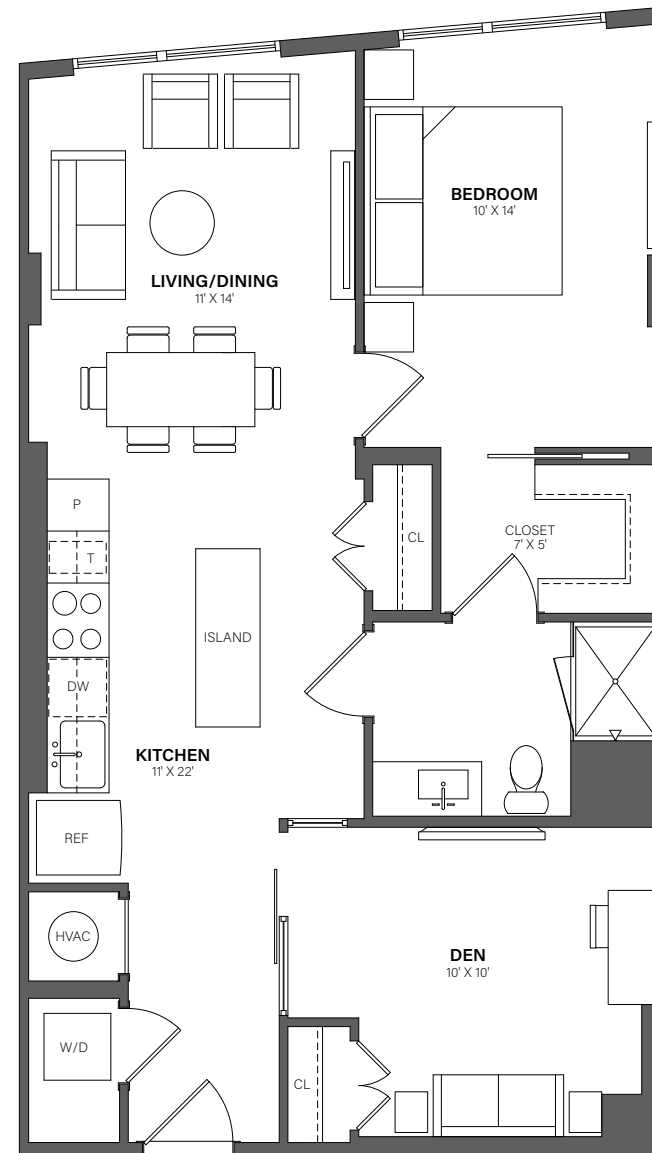

THE WESTERLY

317

1 Bed + Den, 1 Bath • 836 Sq. Ft.

Rent

Available

Lease Term

Floor plans are an artist's conception. Details and dimensions may differ from actual plans.

TheWesterlyDC.com