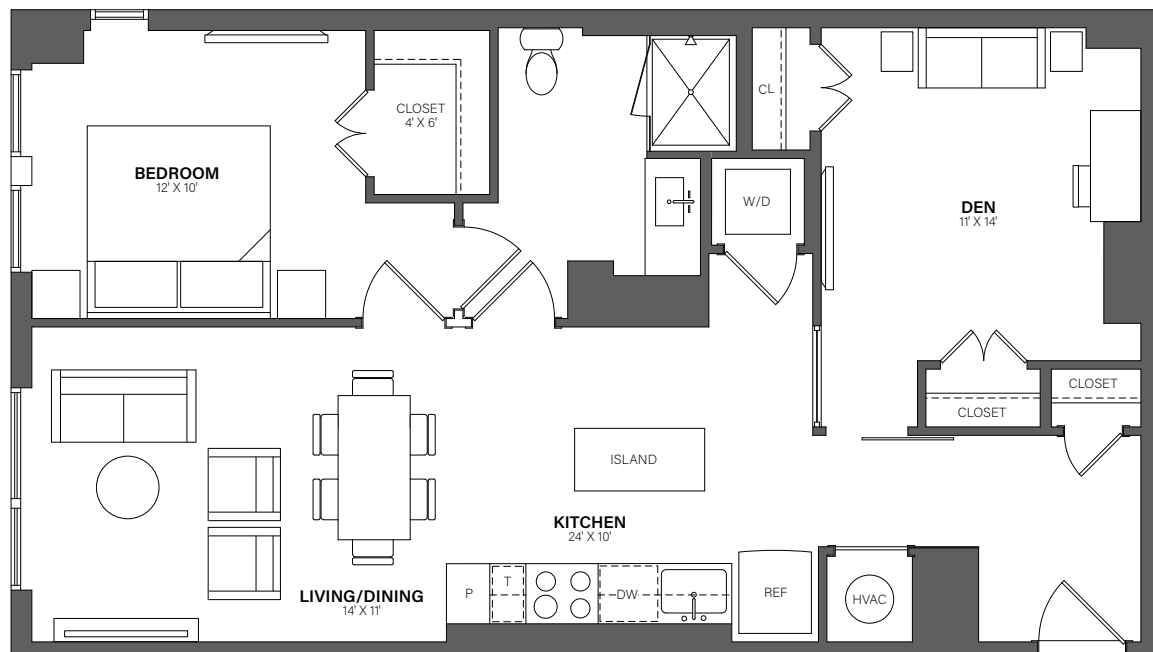

THE WESTERLY

333

1 Bed + Den, 1 Bath • 871 Sq. Ft.

Rent

Available

Lease Term

Floor plans are an artist's conception. Details and dimensions may differ from actual plans.

TheWesterlyDC.com