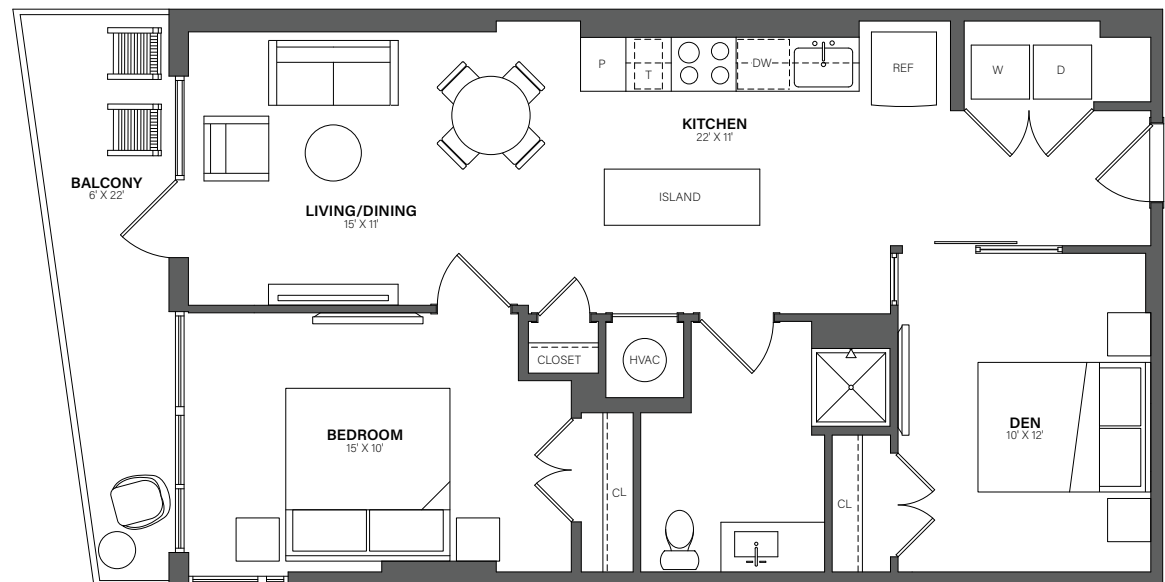

# THE WESTERLY

# 407

1 Bed + Den, 1 Bath • 788 Sq. Ft.

Rent

Available

Lease Term

Floor plans are an artist's conception. Details and dimensions may differ from actual plans.