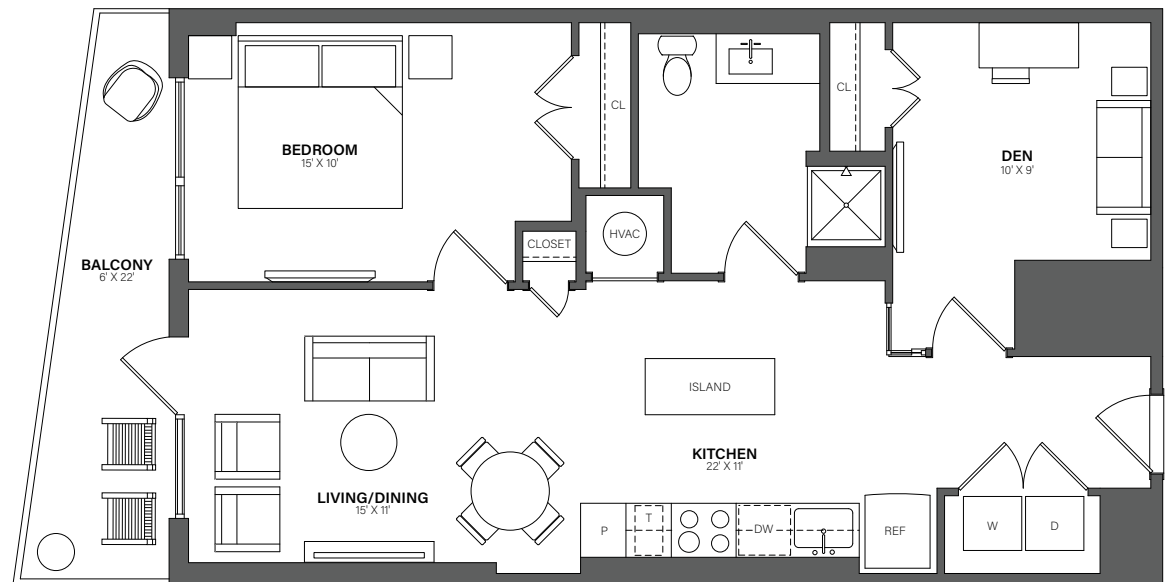

THE WESTERLY

408

1 Bed + Den, 1 Bath • 827 Sq. Ft.

Rent

Available

Lease Term

Floor plans are an artist's conception. Details and dimensions may differ from actual plans.

TheWesterlyDC.com