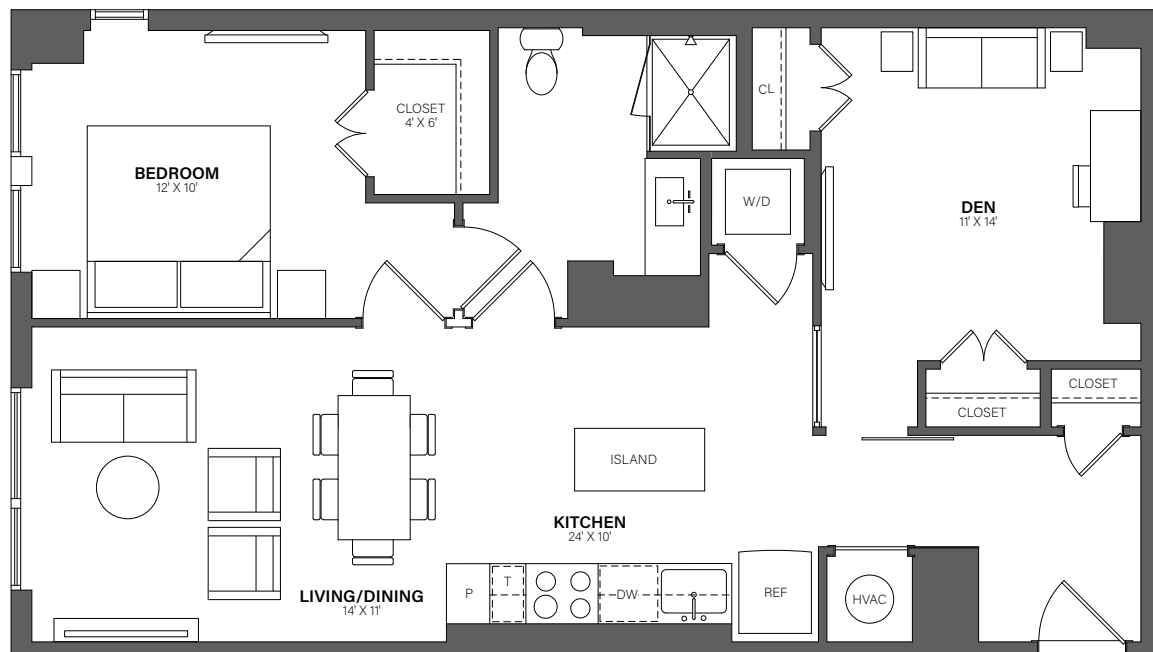

THE WESTERLY

433

1 Bed + Den, 1 Bath • 871 Sq. Ft.

Rent

Available

Lease Term

Floor plans are an artist's conception. Details and dimensions may differ from actual plans.

TheWesterlyDC.com