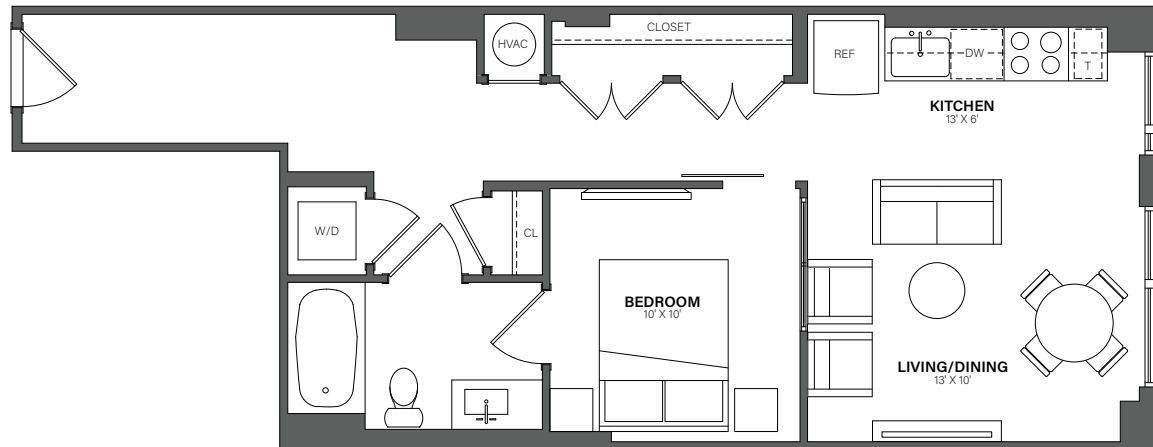

THE WESTERLY

504

1 Bed, 1 Bath • 666 Sq. Ft.

Rent

Available

Lease Term

Floor plans are an artist's conception. Details and dimensions may differ from actual plans.

TheWesterlyDC.com