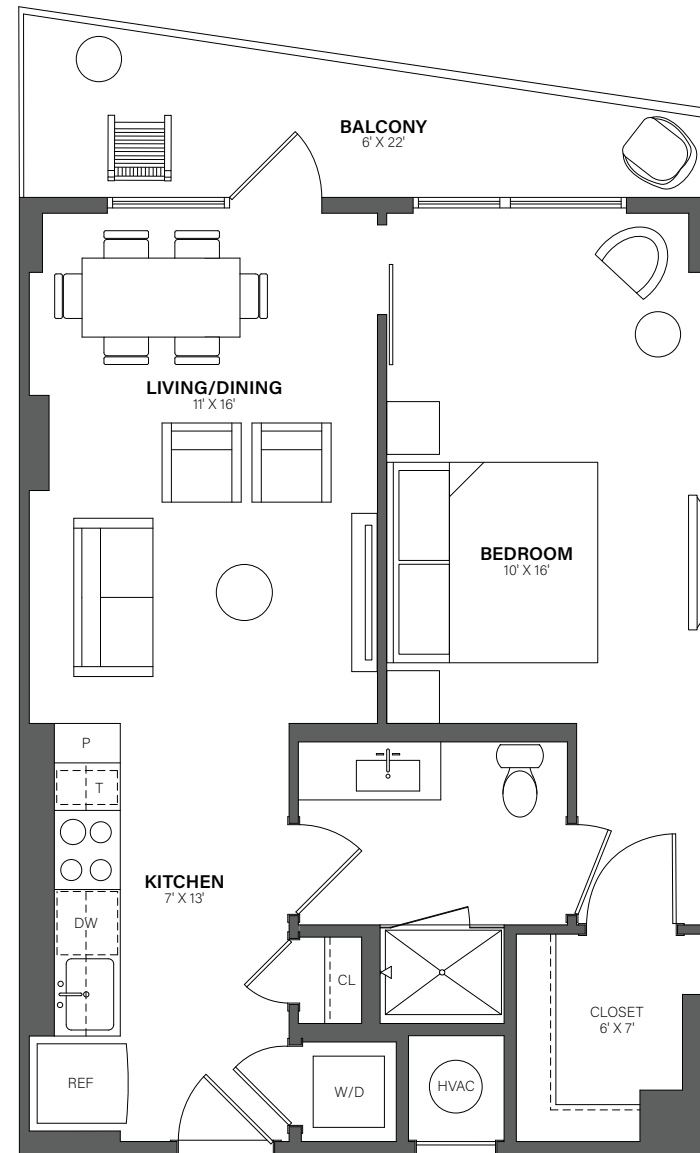

THE WESTERLY

519

1 Bed, 1 Bath • 671 Sq. Ft.

Rent

Available

Lease Term

Floor plans are an artist's conception. Details and dimensions may differ from actual plans.

TheWesterlyDC.com