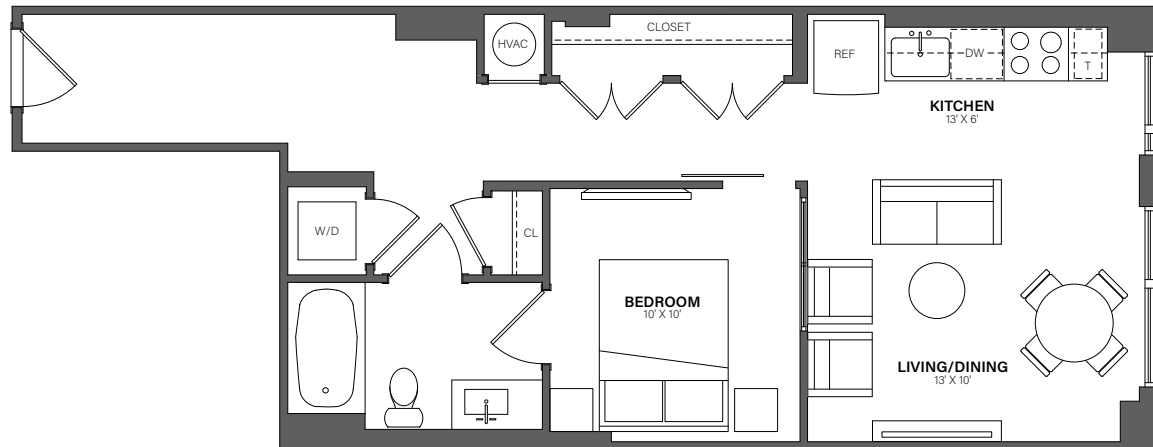

THE WESTERLY

604

1 Bed, 1 Bath • 666 Sq. Ft.

Rent

Available

Lease Term

Floor plans are an artist's conception. Details and dimensions may differ from actual plans.

TheWesterlyDC.com