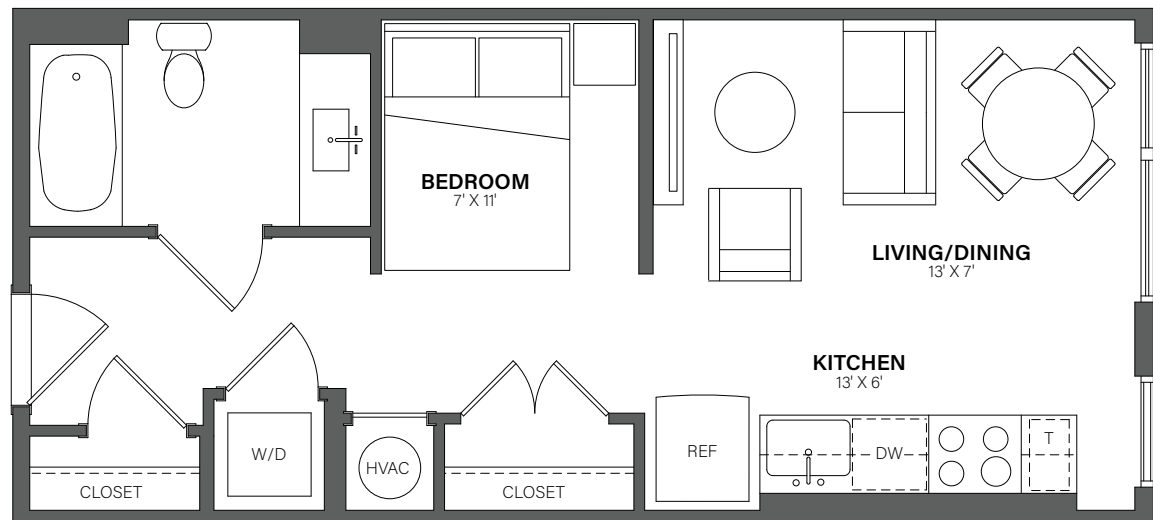

# THE WESTERLY

# 824

Studio, 1 Bath • 440 Sq. Ft.

Rent

Available

Lease Term

Floor plans are an artist's conception. Details and dimensions may differ from actual plans.

TheWesterlyDC.com

350 MAPLE DRIVE SW, WASHINGTON, DC 20024