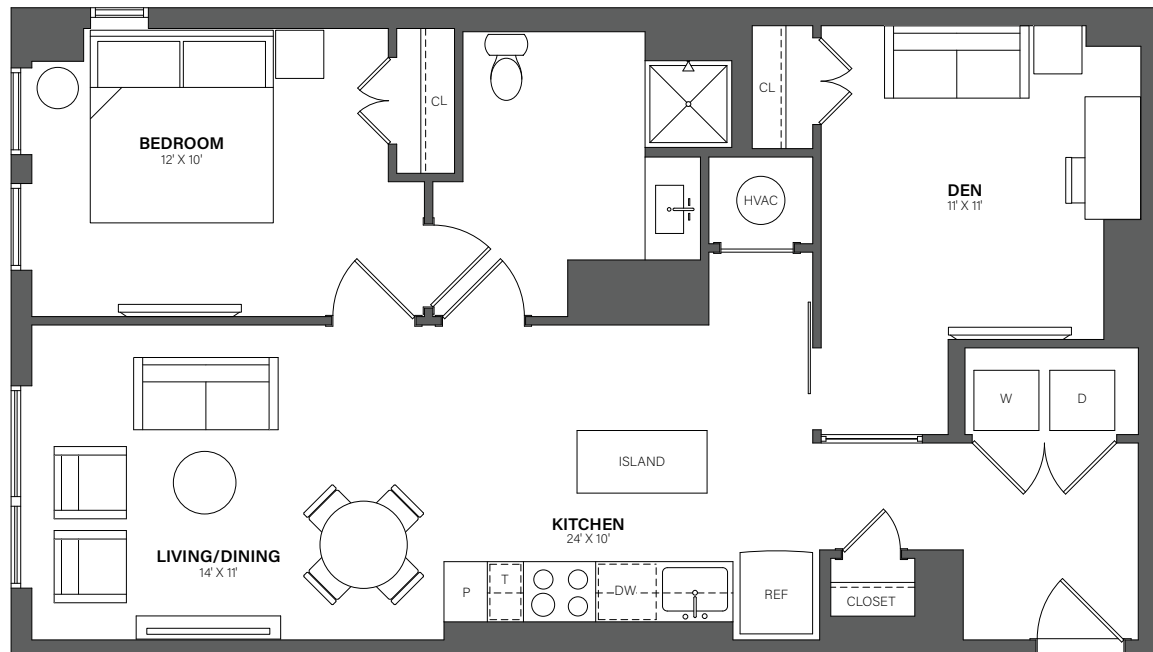

THE WESTERLY

833

1 Bed + Den, 1 Bath • 871 Sq. Ft.

Rent

Available

Lease Term

Floor plans are an artist's conception. Details and dimensions may differ from actual plans.